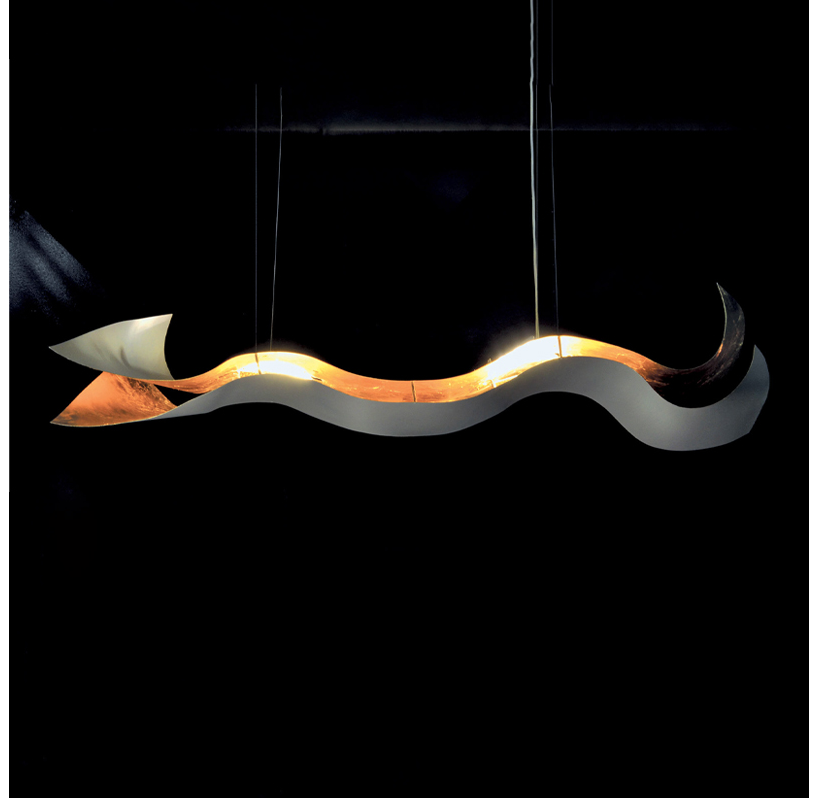

TEMPO PERSO SUSPENSION

D131229- _____

base number

1. To build a product code in our configurator select the specify button on the base model # product page
2. To build a manual product code on this datasheet choose from the options listed below in blue font and add the suffix to the base model #

GENERAL

Series: Tempo Perso

Brand: Knikerboker

Division: Design

Mounting Type: Suspension

Mounting Location: Ceiling

Subcategory: Pendant

PHYSICAL

Shape: Curves

Length (mm): 1000

Length (in): 39 ³/₈

Height (mm): 200

Height (in): 7 ⁷/₈

Light Distribution: Indirect

Fixture Finish: EWH / EBK / MAN / COF / PRD / SLF / GLF / CLF / BRL / EWS / EWG / EWC / EWR / EBS / EBG / EBC / EBC / EBB / MAS / MAD / MAC / MAB / COS / CGO / CCL / CBL / PRS / PRG / PRC / PRB

Fixture Material: Aluminum

Cable Details: 4 Steel Cables 2000mm / 78 3/4" - Silicon Cable 2000mm / 78 3/4"

ELECTRICAL

Lamp Type: LED

Total Output Wattage (W): 20

Dimming: Tri-Mode (Non-Dimming and Phase Dimming (120Vac only) and 0-10V Dimming)

Driver Included: Yes

Driver Location: Integrated

Driver Type: Constant Current - Universal

Driver Class: Class 2

Input Voltage (V): 120 - 277

Constant Current (MA): 250

Upon Request: 0-10Vdc dimming / Phase dimming @120Vac / 277Vac

LED

Number of LEDs: 2

Color Temperature (°K): 3000

Max. Delivered Lumen (lm): 2200

CRI: >85 CRI

Lamp Life (hrs): 50000

OPTICAL

RATINGS AND CERTIFICATIONS

Certified By: CSA Certified to UL and CSA Standards

IP rating: IP20